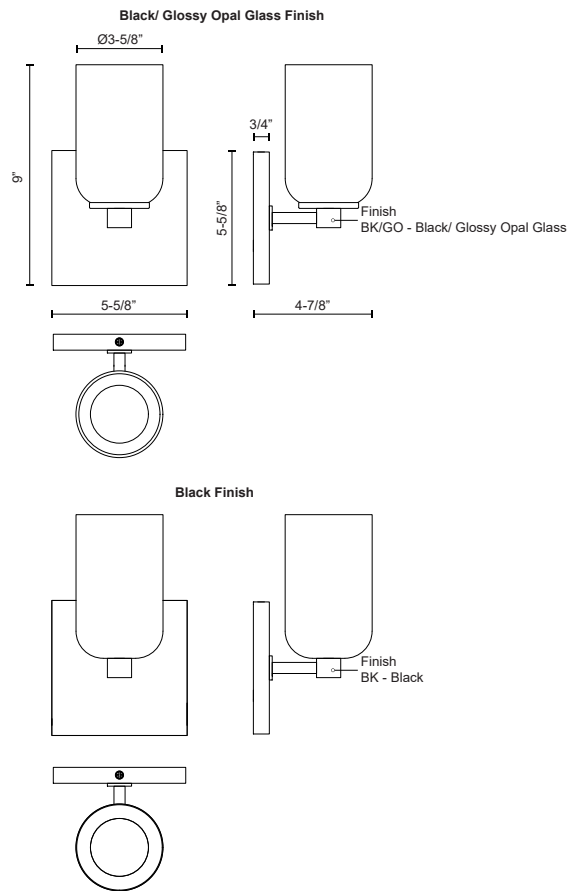

WS57704-BK/GO
Black/Glossy Opal
Glass

WS57704-BK
Black

SPECIFICATION DETAILS

Fixture Dimensions	W3-5/8" x H9" x E4-7/8"
Height from center	6-1/4"
Lamp Type	Incandescent, A19, Medium Base
Wattage	1 x 40W
Voltage	120V
Shade Details	Steel Shade
Glass Details	Opal Glass
Location	Damp
Bulbs Included	No
Illumination Direction	BK-Up; BK/GO-Omni-directional;
Mounting Style	Wall Mount, All Orientation
Canopy Dimensions	W5-5/8" x H5-5/8" x E3/4"
Material	Steel; Steel + Glass;
Paint Finish	BK02; WH01;

* For custom options, consult factory for details.

* For warranty information, please visit www.kuzcolighting.com/warranty

DESCRIPTION

Meet Nola, where modern design meets accessibility in a stunning array of fixtures. This versatile family boasts a sleek, socket-based design, marrying the elegance of domed metal or Glossy Opal glass cylindrical shades with the allure of exposed bulbs. Nola's simple, timeless shapes effortlessly elevate any space, from a gracefully balanced chandelier to a single, focused downlight. Whether you're looking to make a statement or create an inviting ambiance, Nola offers the perfect blend of style and functionality.

- Simple, classic shape
- Matte Black Finish
- Matte Black Metal or Glossy Opal Glass shades
- Recommended bulb A19, Medium Base

COMMENT